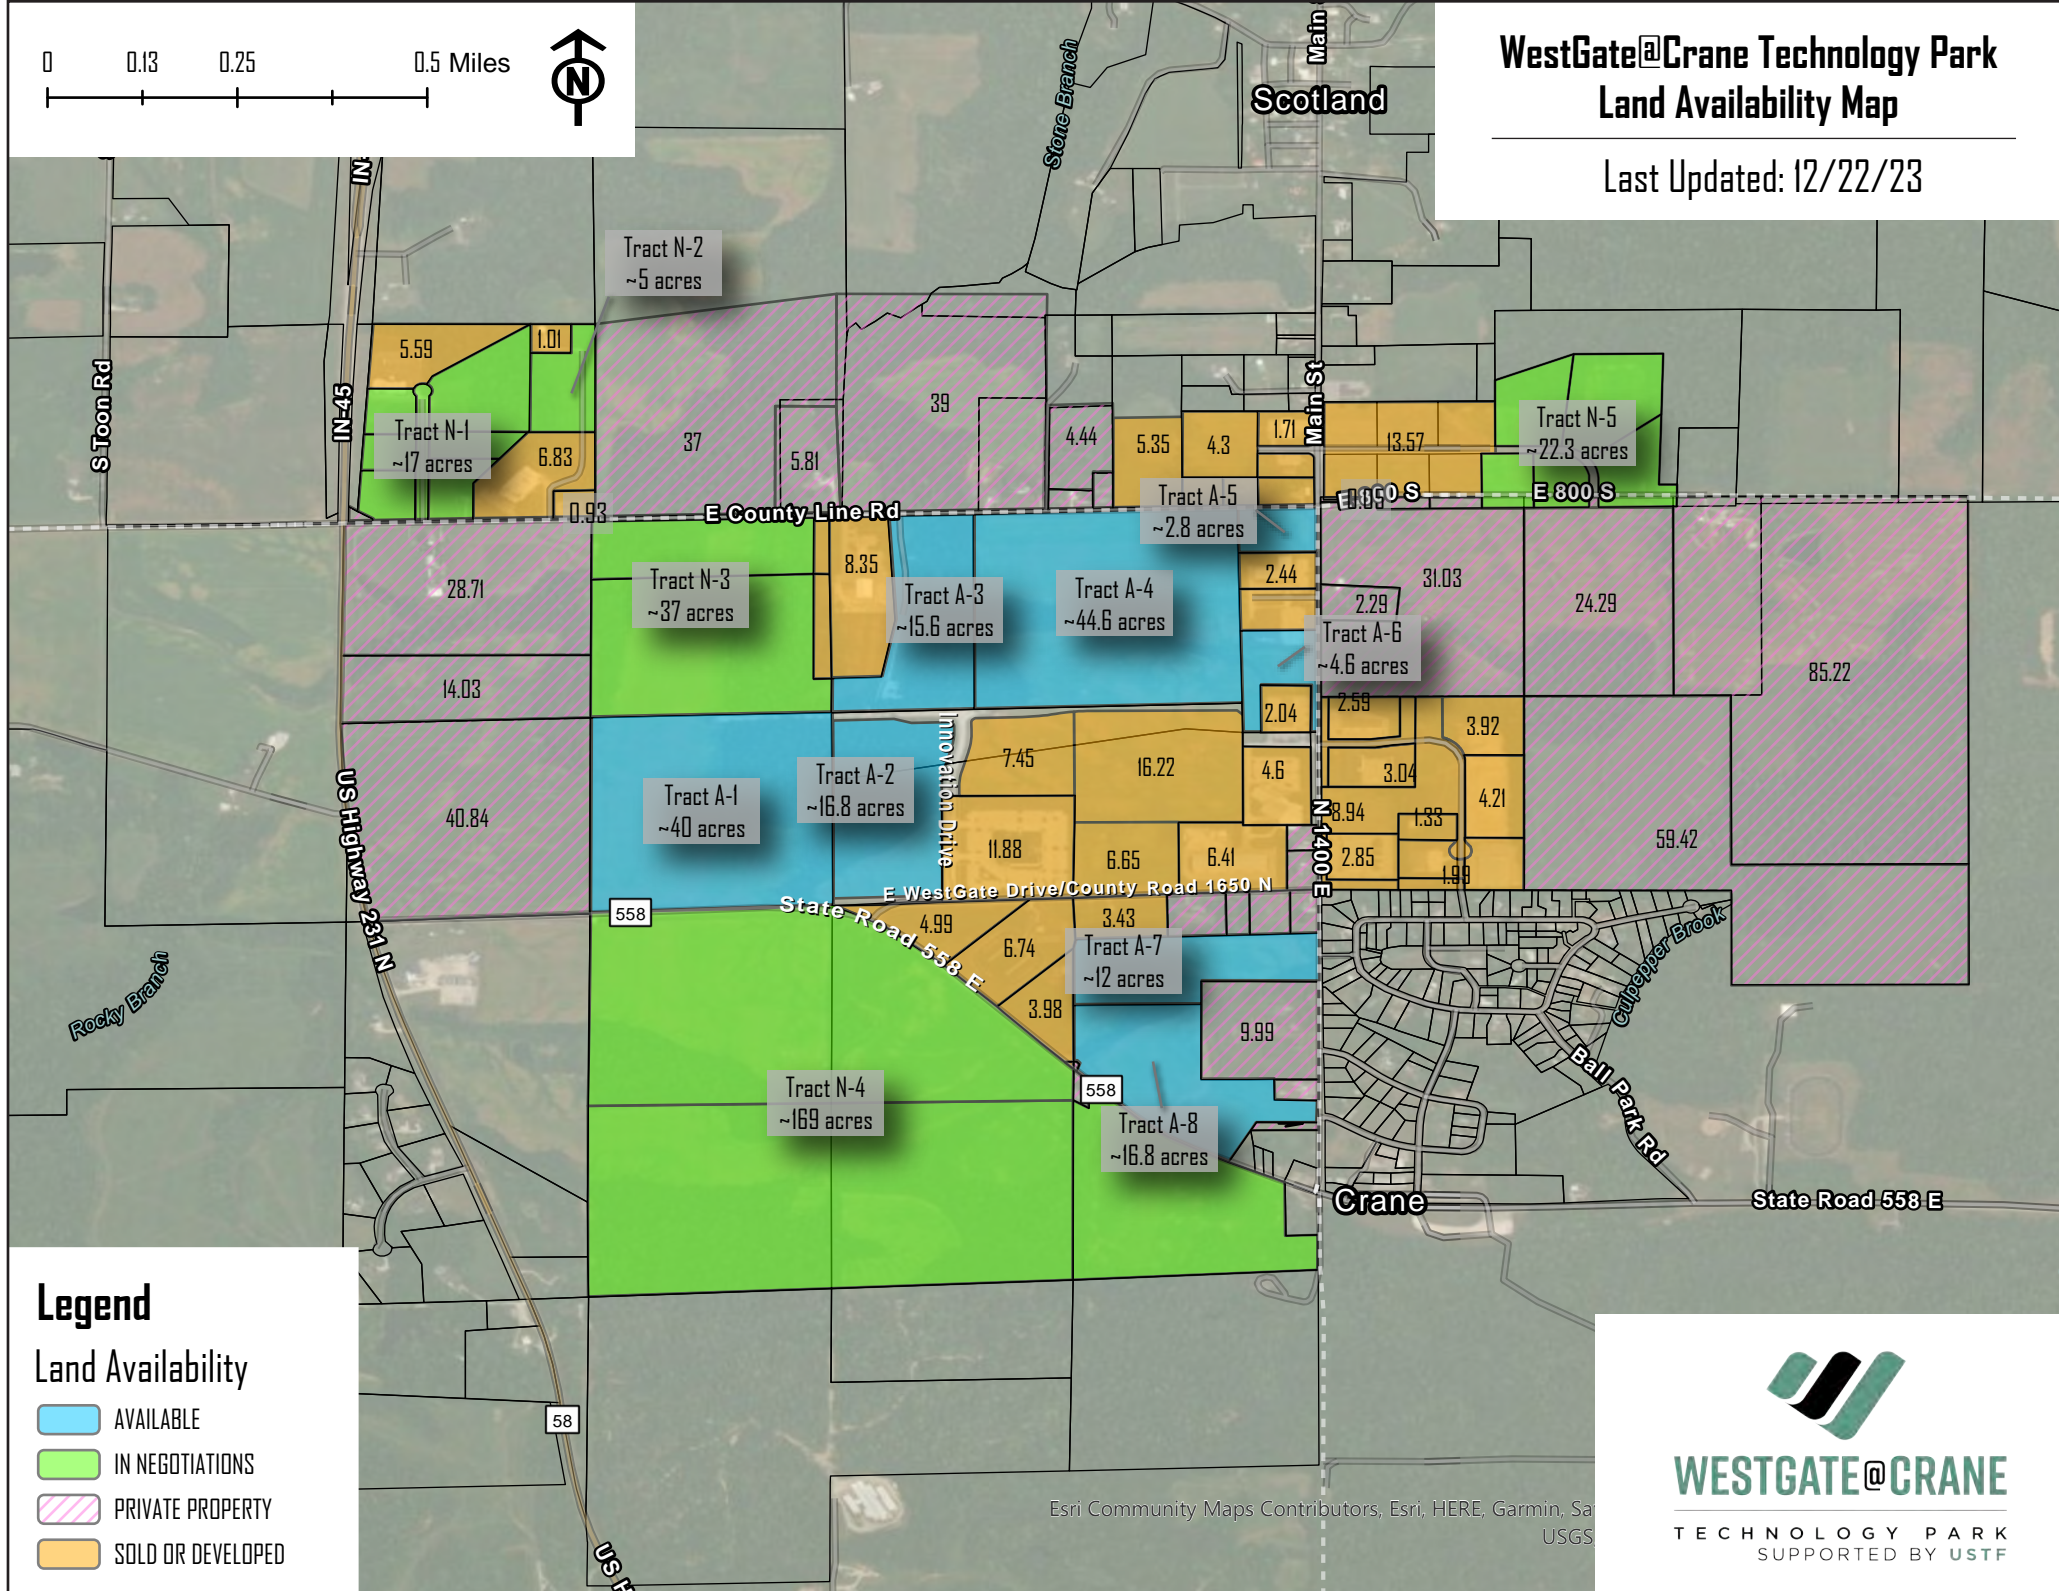

0 0.13 0.25 0.5 Miles

WestGate@Crane Technology Park Land Availability Map

Last Updated: 12/22/23

Legend

Land Availability

- AVAILABLE
- IN NEGOTIATIONS
- PRIVATE PROPERTY
- SOLD OR DEVELOPED

Esri Community Maps Contributors, Esri, HERE, Garmin, Sa USGS

WESTGATE@CRANE
TECHNOLOGY PARK
SUPPORTED BY USTF